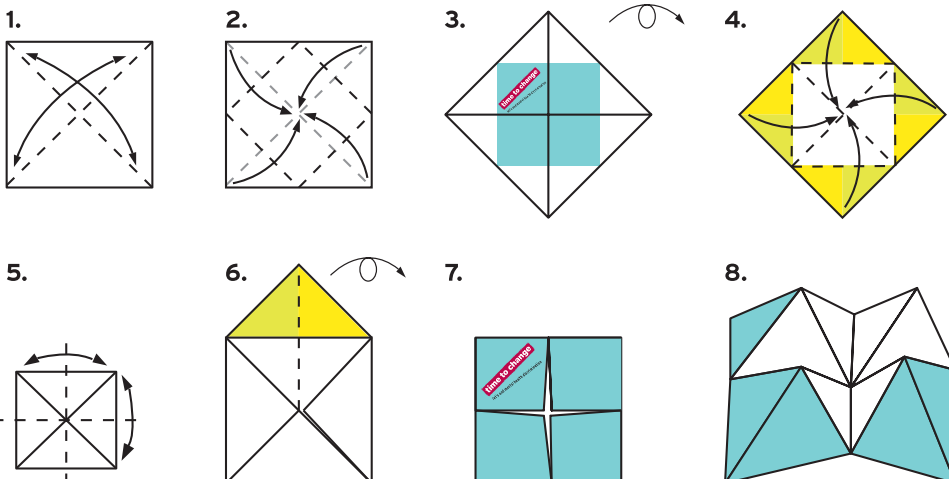

## Folding Instructions

## How to start a conversation

- Pick a circled number and open in alternate directions that amount of times
- Pick a purple number and open alternately that amount of times
- Pick your final number, open flap and start your conversation
- Make sure you log your chat on the interactive map on [time-to-change.org.uk](http://time-to-change.org.uk)